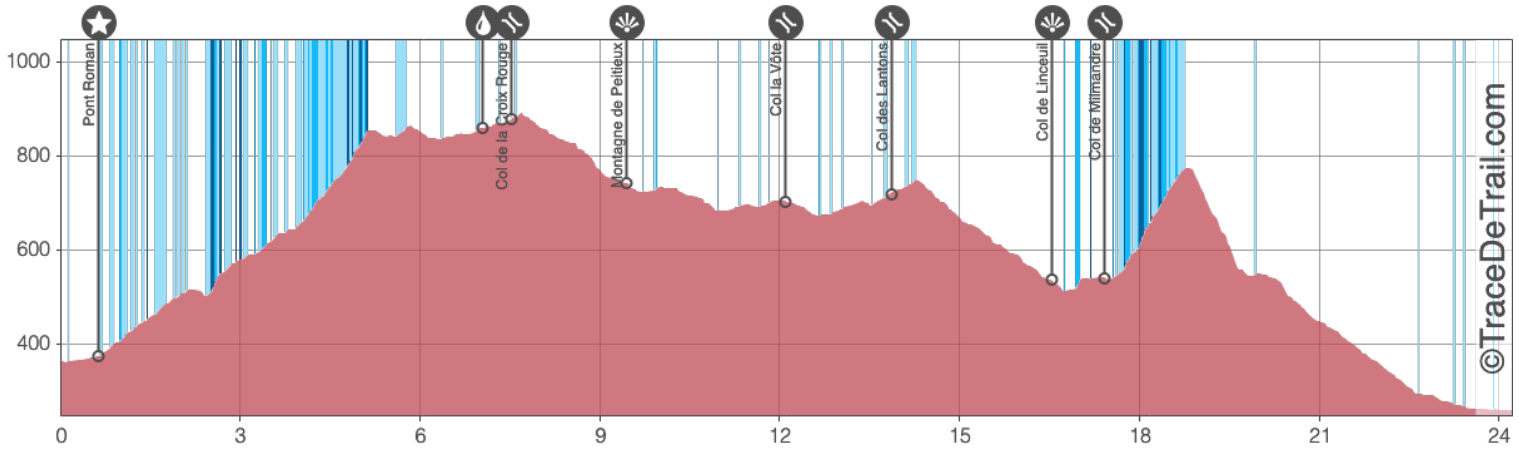

Circuit 20 - Buis -> Nyons

24.2 km 980 m 1080 m

Trail

> 10% > 20% > 30%

<https://espacestrail.run> - ©IGN 2022

©TraceDeTrail.com