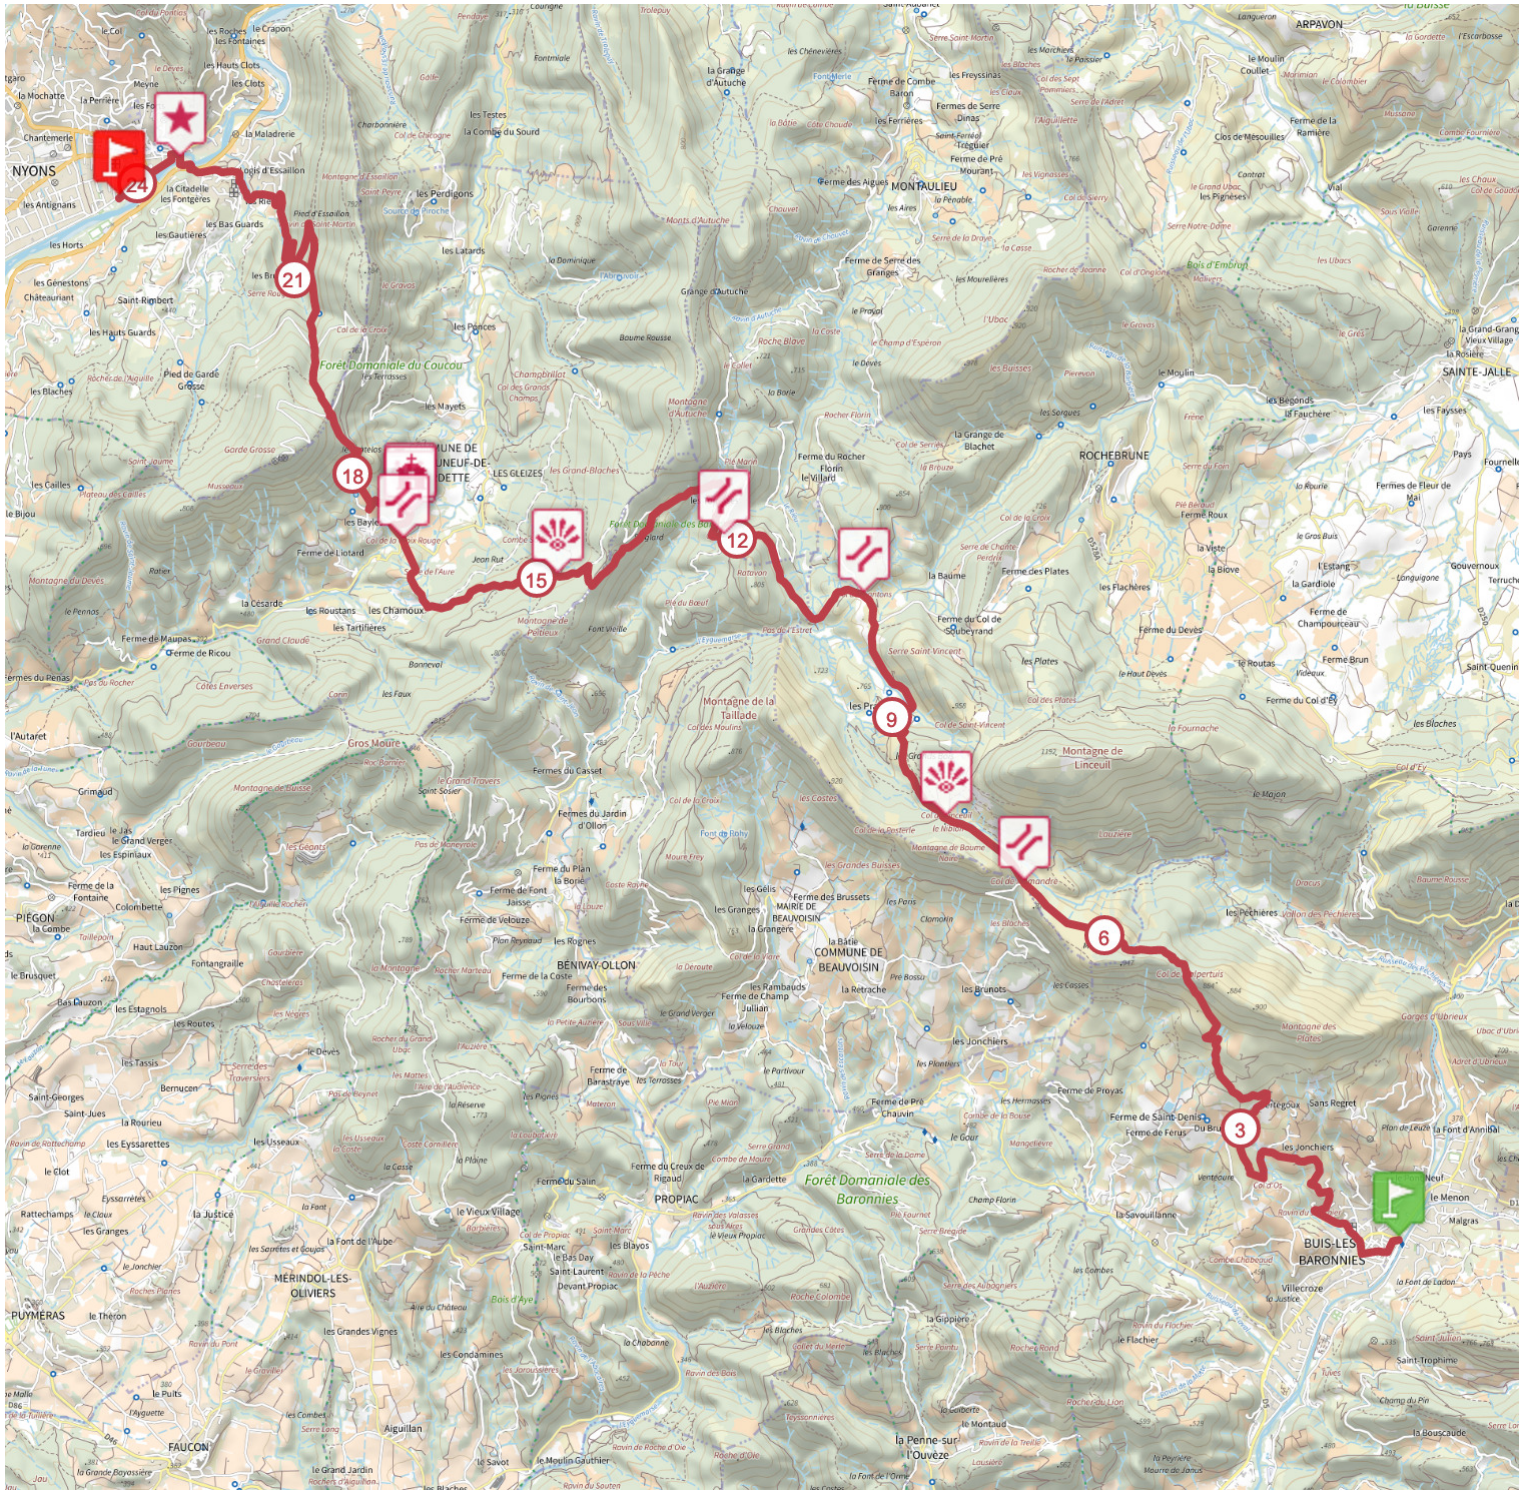

Circuit 20 - Buis -> Nyons

24.2 km 980 m 1080 m

Trail

> 10% > 20% > 30%

<https://espacestrail.run> - ©IGN 2022

©TraceDeTrail.com